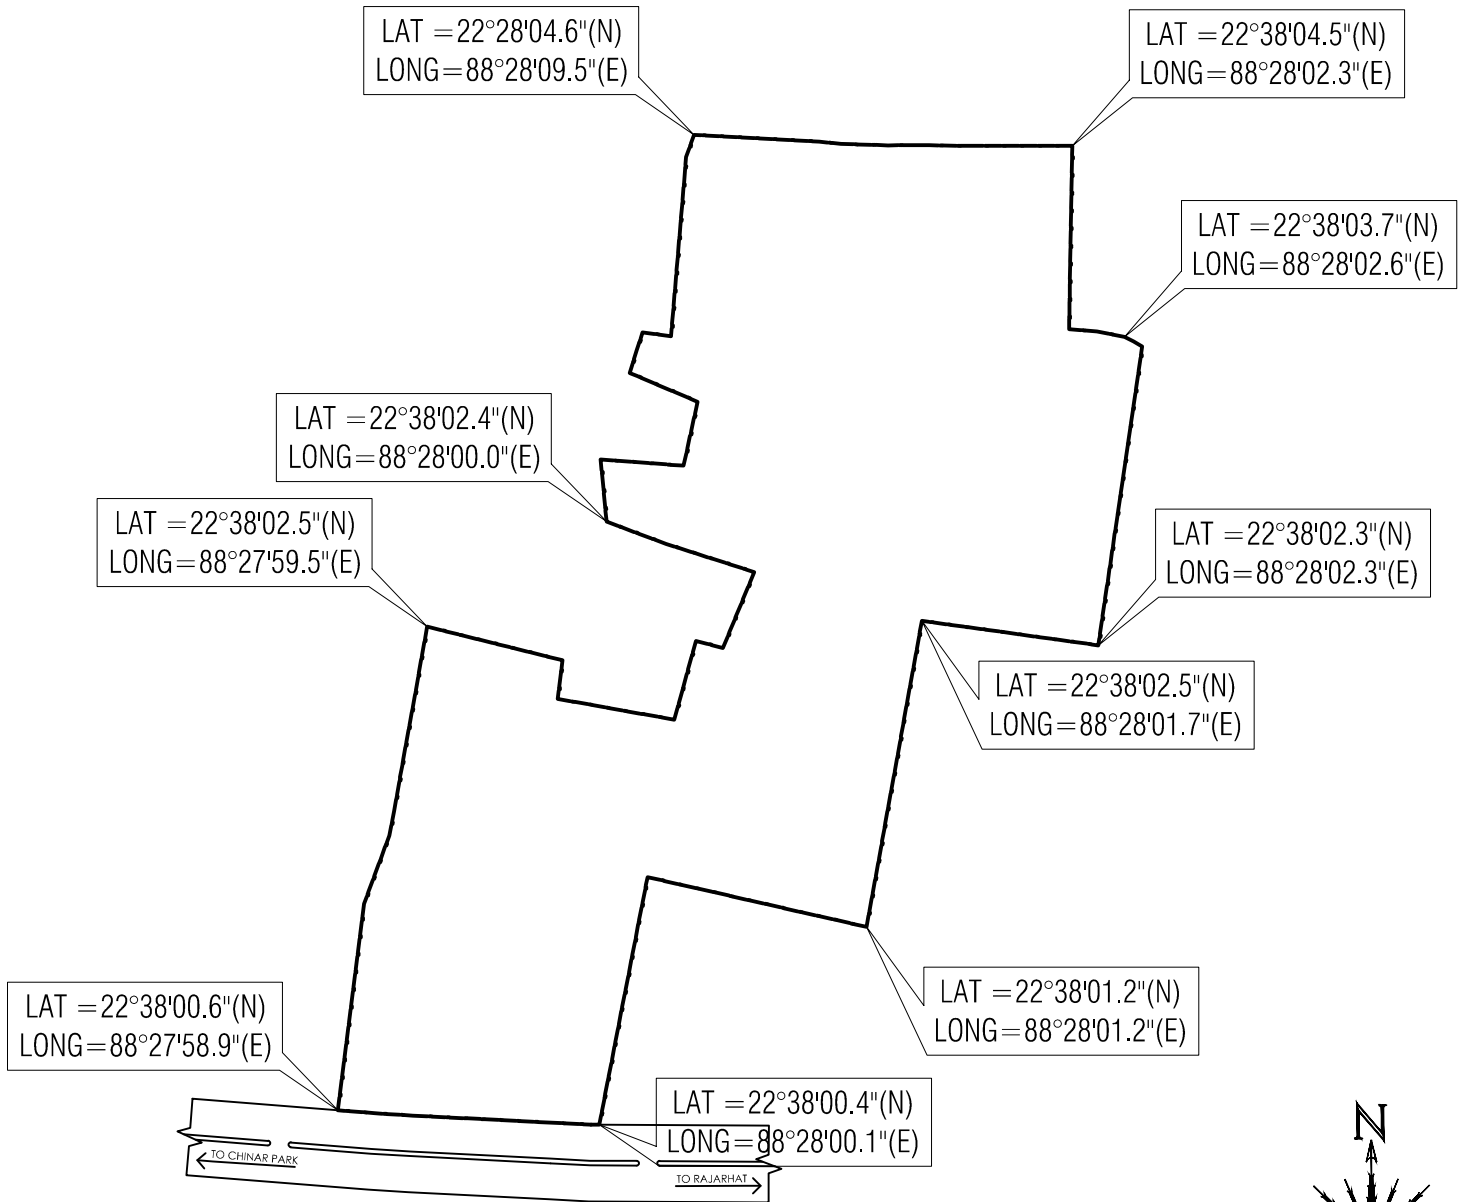

SITE PLAN SHOWING LAND OF AJNA COMMERCIAL PVT. LTD. & OTHERS AT MOUZA - RAIGACHI, J.L. NO. - 12, R.S./L.R. DAG NO. - 918(P), 918/1534, 919, 923, 928(P), 929(P) & 931(P), L.R. KHATIAN NO. - 2074 TO 2103, UNDER RAJARHAT BISHNUPUR No.1 GRAM PANCHAYAT, P.O. & P.S.-RAJARHAT, DIST.-24PGS(N).

SITE PLAN
SCALE:- NTS